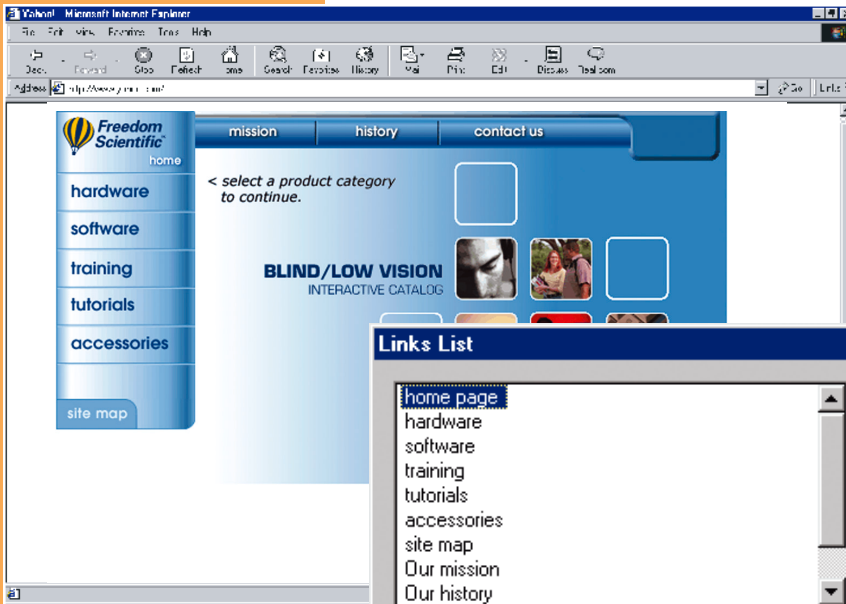

Freedom Scientific CONNECTOutloud

Access the Internet with Ease

Connect Outloud is an easy to use web access tool for blind or vision impaired computer users. It offers speech and Braille output to the web. Send and receive email and create documents in your easy to use Freedom Scientific (FS) Editor word processor with spell check. Connect Outloud works with the Windows Desktop, Windows Explorer and many other applications and accessories.

Web Access
Software

Getting Started is a Snap

Connect Outloud has an interactive talking install that allows you to get started without sighted assistance, and its Tutor Mode helps you learn its easy to use features. Connect Outloud is an ideal way to start learning and using a computer. The beginner to the experienced computer user will enjoy the freedom of the software's

simple interface with no complicated configurations to learn or menus to navigate.

Just Install, Adjust Your Speech Rate, and Go

Connect Outloud is the most exciting new access tool on the market and it provides an easy transition to the full JAWS® for Windows screen reading program.