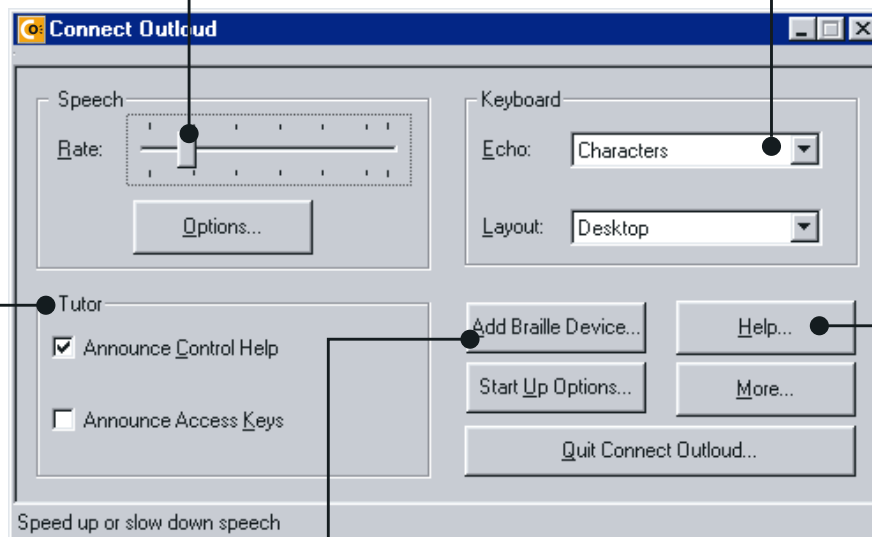

Connect Outloud works with:

Internet Explorer 5.x, Outlook Express 5.x, FS Editor, Windows Desktop, Windows Explorer, and many standard applications found in Control Panel and Accessories Group.

Included on the CD:

Connect Outloud, Eloquence Software Synthesizer, Internet Explorer 5.x, Outlook Express 5.x

Speaks as fast or slow as you need through your computer sound card

As you type, hear every character or word

Tutor helps you learn during use

Sends output to most popular Braille Displays and Notetakers

All you need to know is in the easy Online Help System